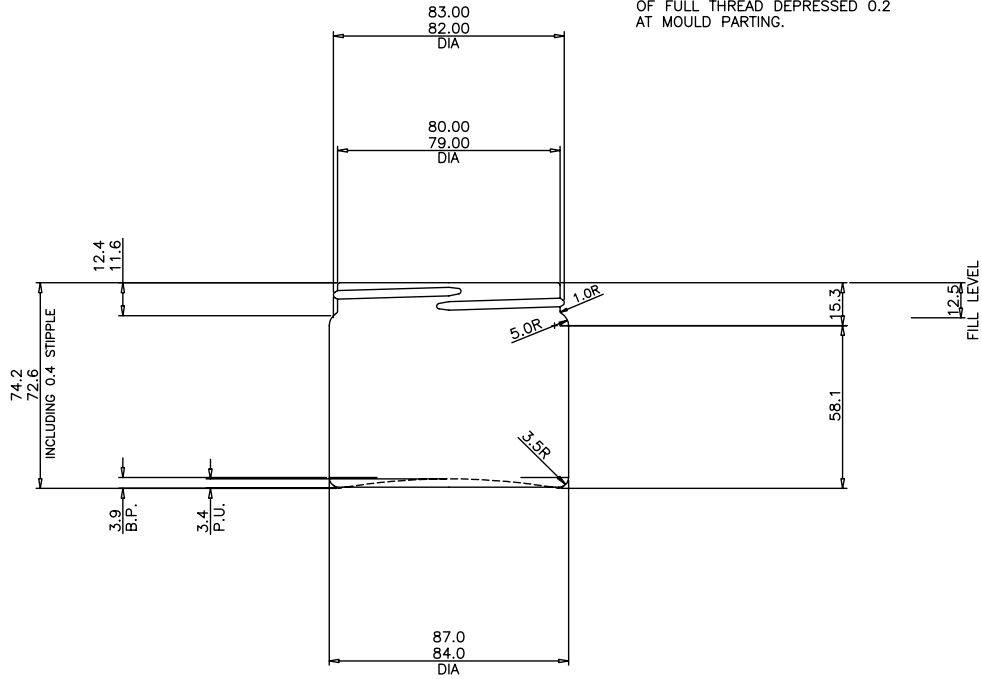

18

24

HS FRENCH FLINT

THE GLASS CONTAINER SPECIALISTS

NECK DATA:
TO R3/R3 SPECIFICATION, 1 TURN
OF FULL THREAD DEPRESSED 0.2
AT MOULD PARTING.

EMBOSSD DOT-CODE
MADE UP OF 13 DOTS
9 DOTS PER CAVITY CODE
0.45 x 1.8 DIA x 3.0 PITCH
SHOWN AS MOULD No.7

VIEW ON BASE
SHOWING EMBOSSD MARKING
STANDING AREA EMBOSSD
WITH CRESCENT STIPPLE

250ML WHITE FLINT GLASS SQUAT JAR

Product code	WJ250
Finish	83/R3
Capacity	260ml
Brim-full capacity	310ml